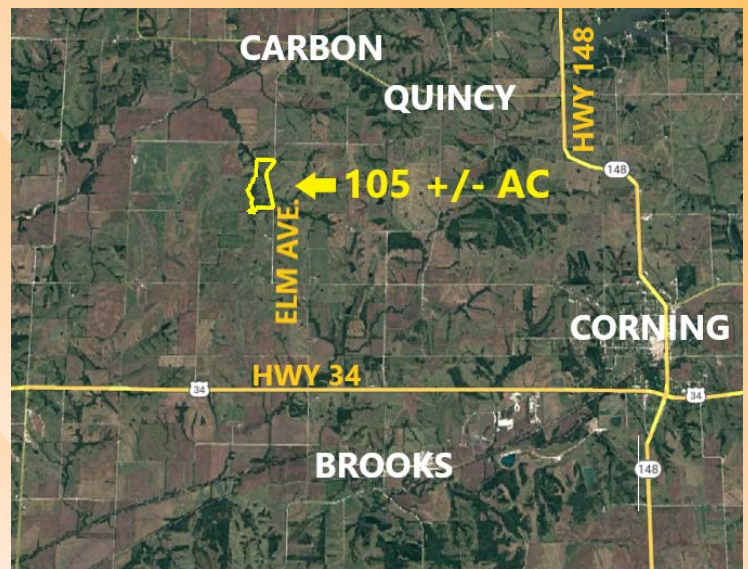

FARM FOR SALE

105 +/- ACRE ROW CROP FARM ADAMS CO. IOWA

DESCRIPTION: ONLINE ONLY Auction of this 105 +/- Acre Farm located in Douglas Township in Adams County, IA situated approximately 2 miles south of Carbon, Iowa, on the west side of Elm Avenue. The farm has undergone significant clearing and extensive tiling to ensure it is a highly-tillable row crop property, ready to deliver exceptional productivity and returns. Call us to get registered to bid today!

LOCATION: 2 miles South of Carbon, IA. on the west side of Elm Ave.

BRIEF LEGAL DESCRIPTION: Part of Section 23, Township 72N, Range 35W, all in Adams Co. Iowa containing 105.06 taxable acres m/l.

FSA FARMLAND: 104.86 Acres. **CROPLAND:** Estimated 95.49 Acres

DRIVING DIRECTIONS

From Carbon: Go west on the Carbon Hwy (paved) approximately ½ mile to Elm Ave (rock). Take Elm Ave. south approximately 2 miles. Farm sits on the west side of Elm Ave.

Midwest
Ag Services, Inc.