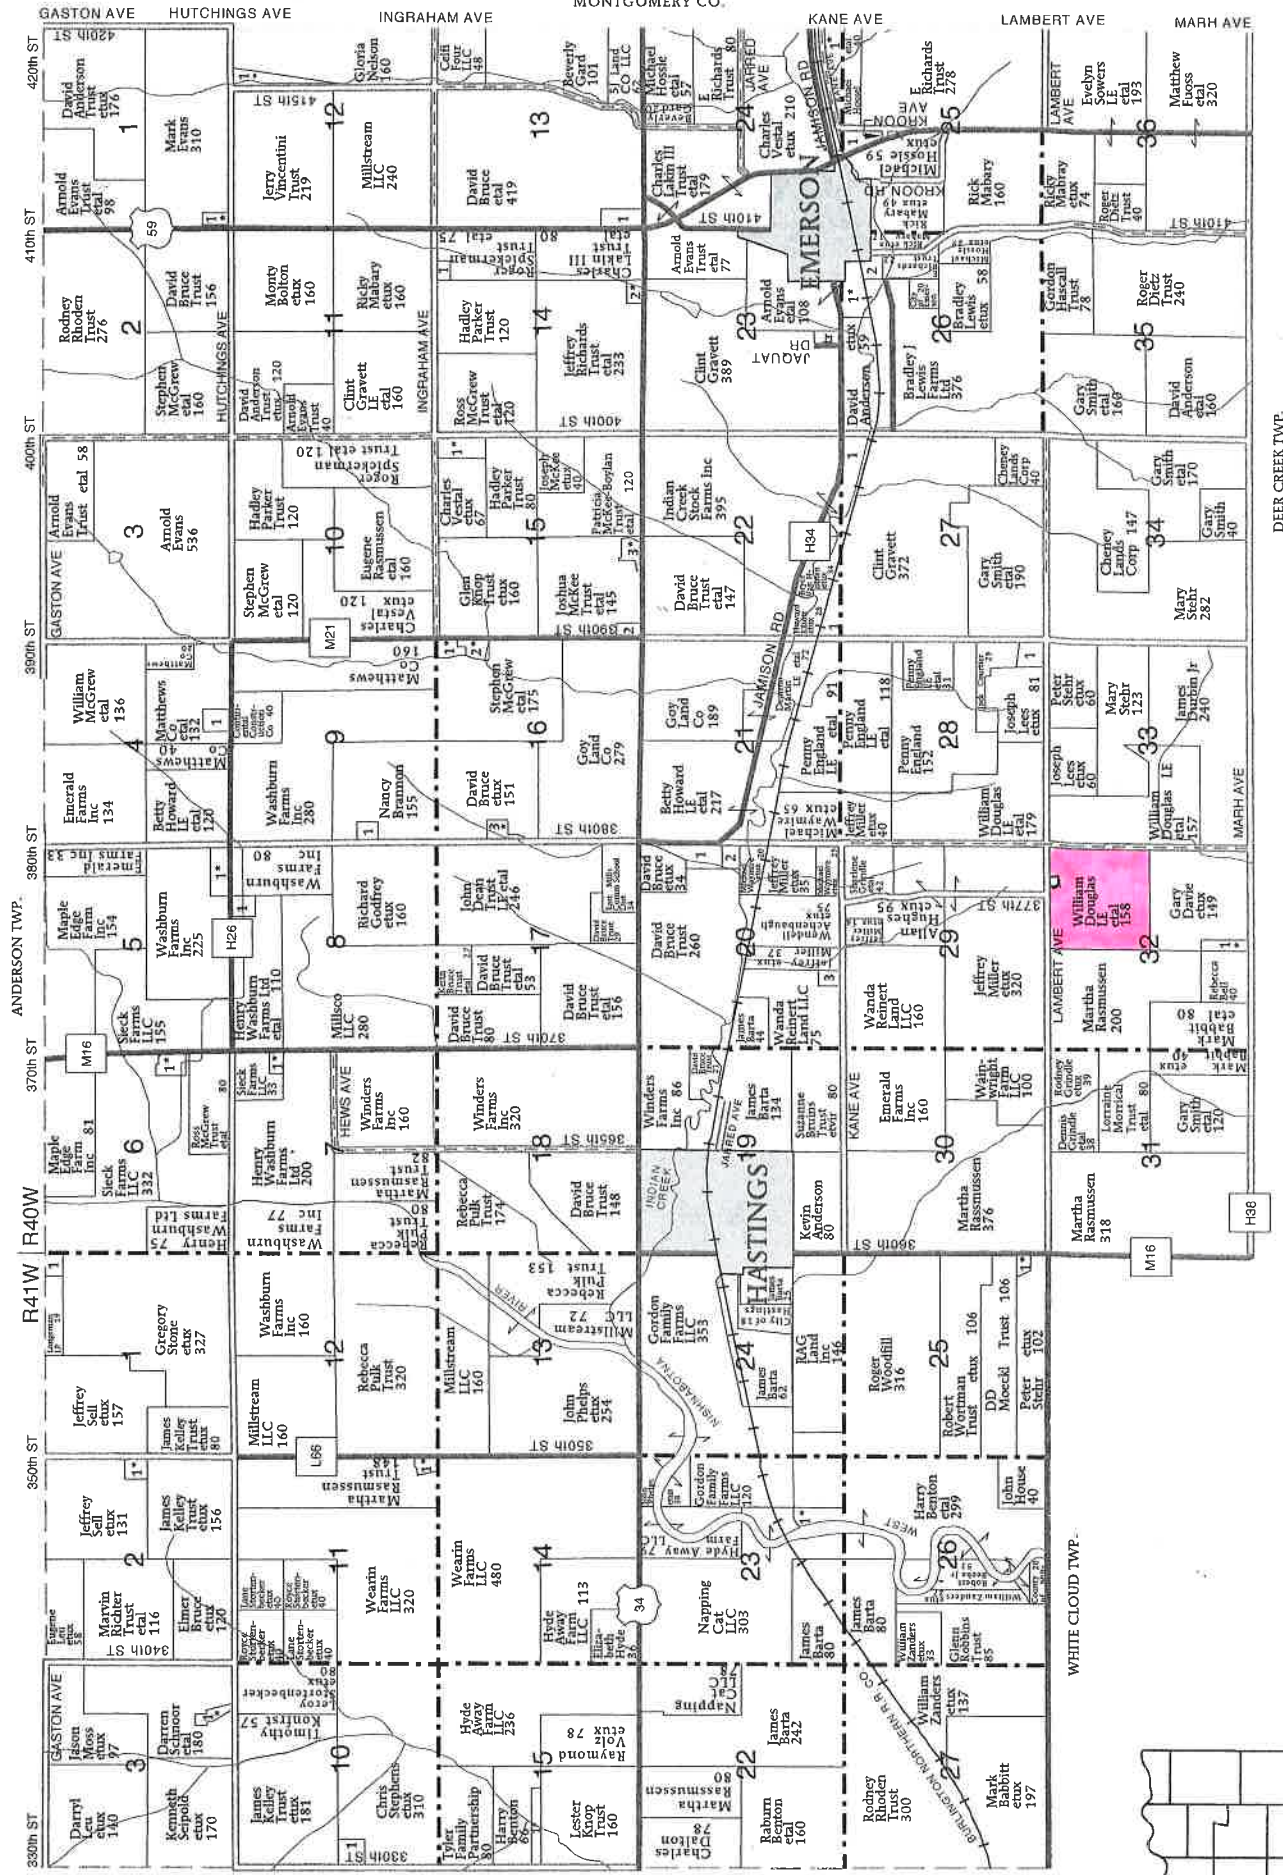

(Landowners)
MONTGOMERY CO.

DEER CREEK TWP.

ANDERSON TWP.

WHITE CLOUD TWP.

SILVER CREEK TWP.

SEE PAGES 55-56
FOR ADDITIONAL NAMES
NOT LISTED ON MAP.