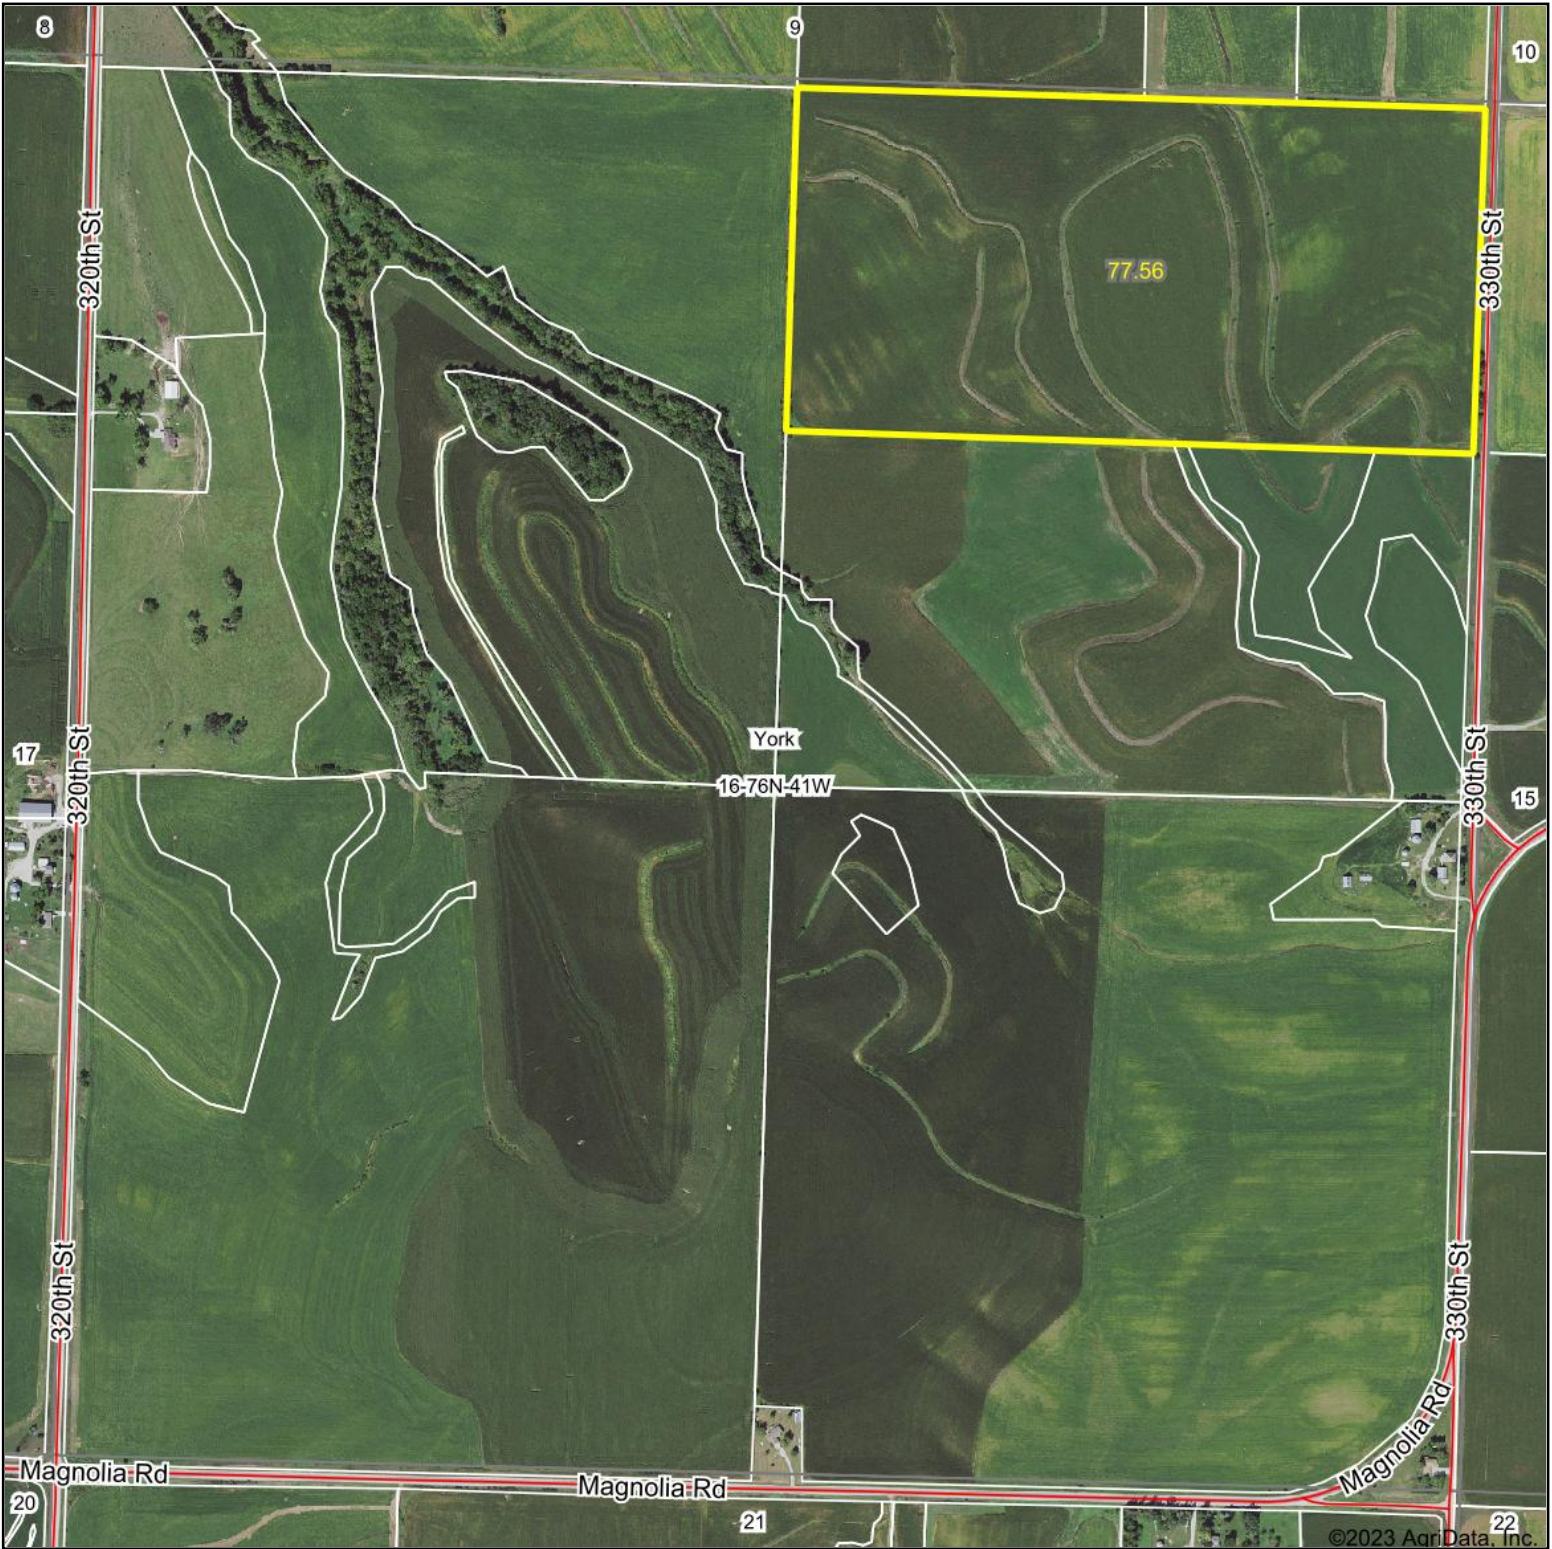

Aerial Map

Map Center: 41° 23' 0.73, -95° 33' 55.38

16-76N-41W
Pottawattamie County
Iowa

3/25/2023