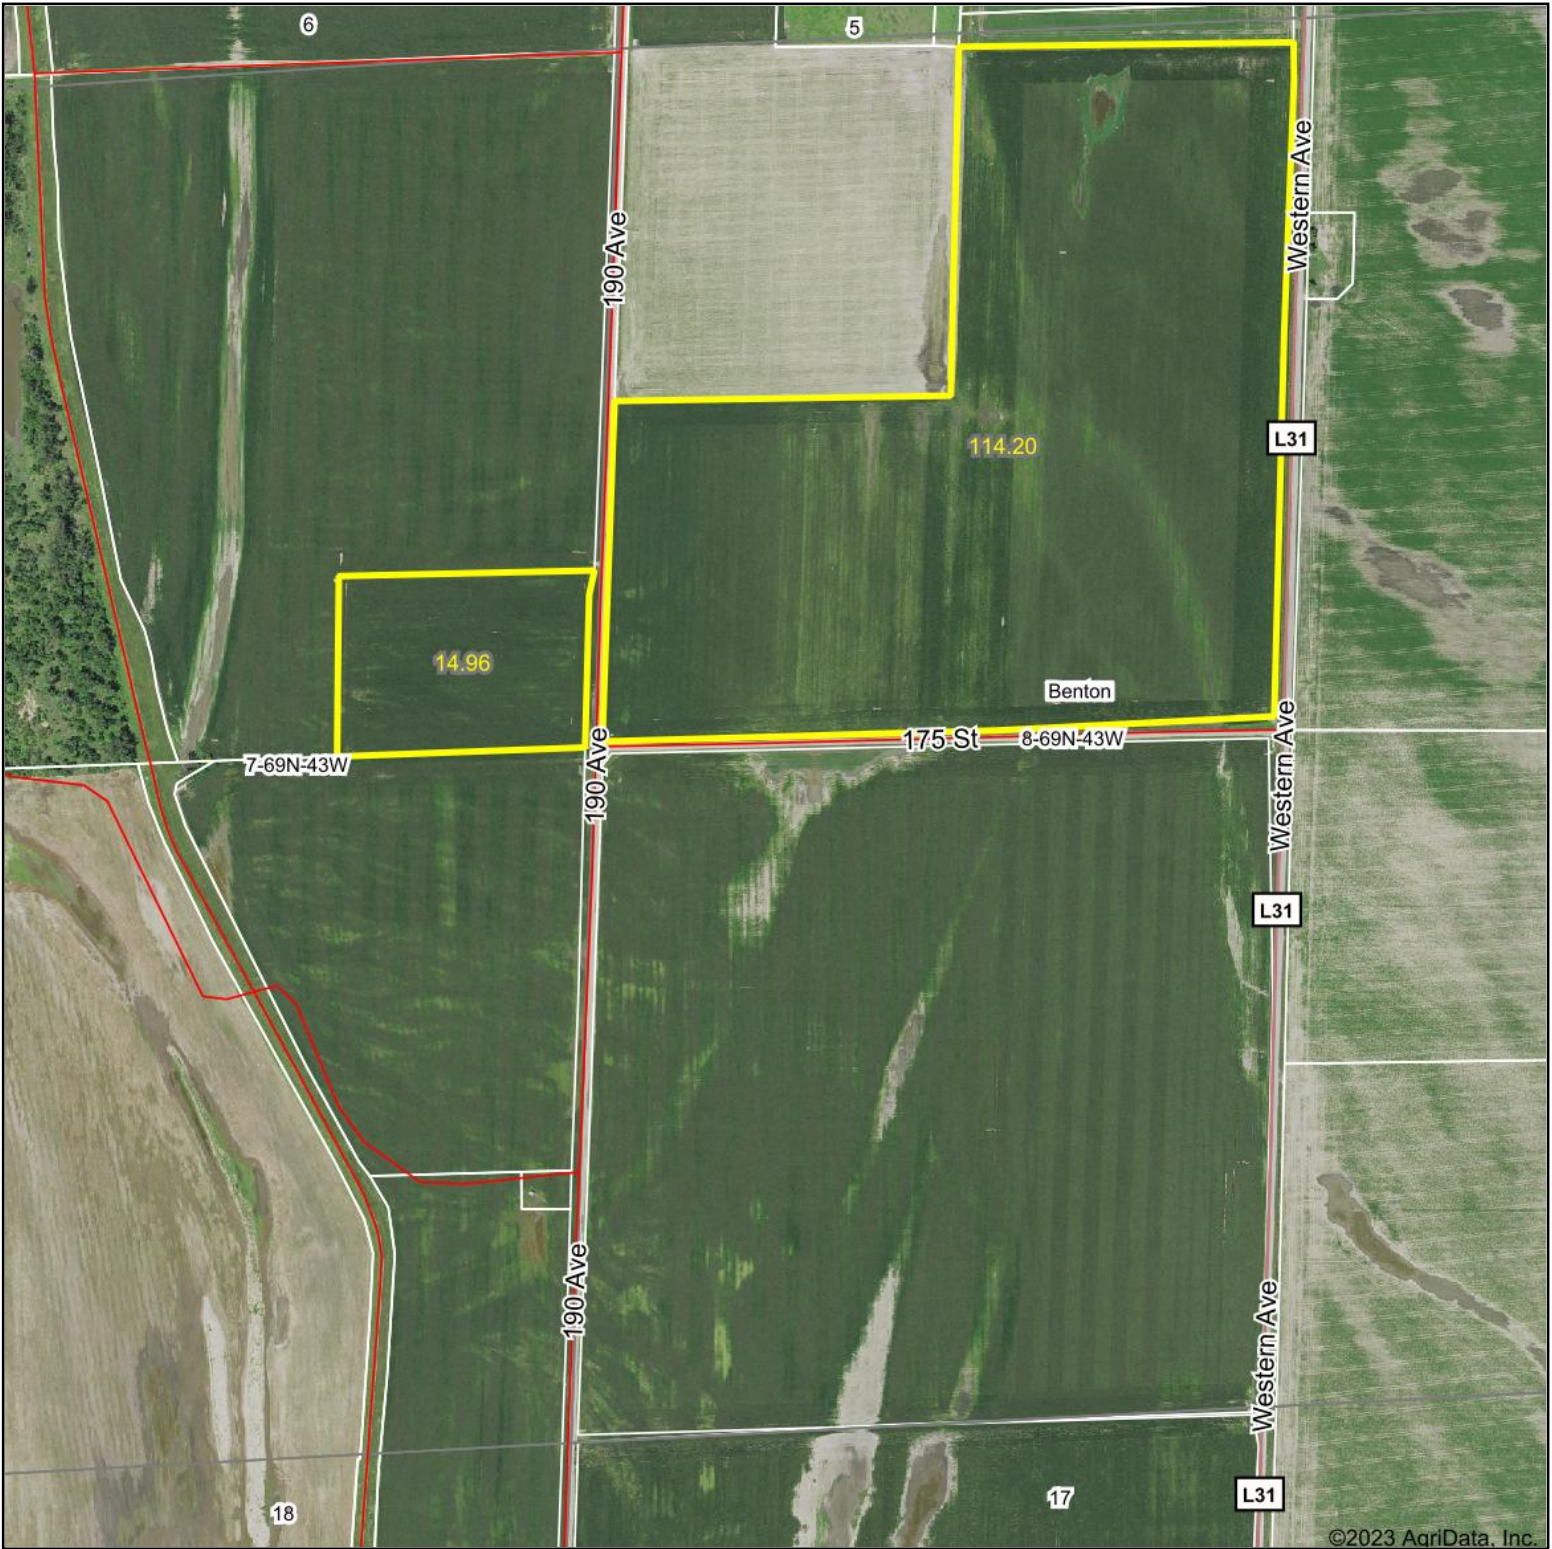

# Aerial Map

Map Center: 40° 47' 35.71, -95° 49' 11.94

**8-69N-43W**  
**Fremont County**  
**Iowa**

2/3/2023