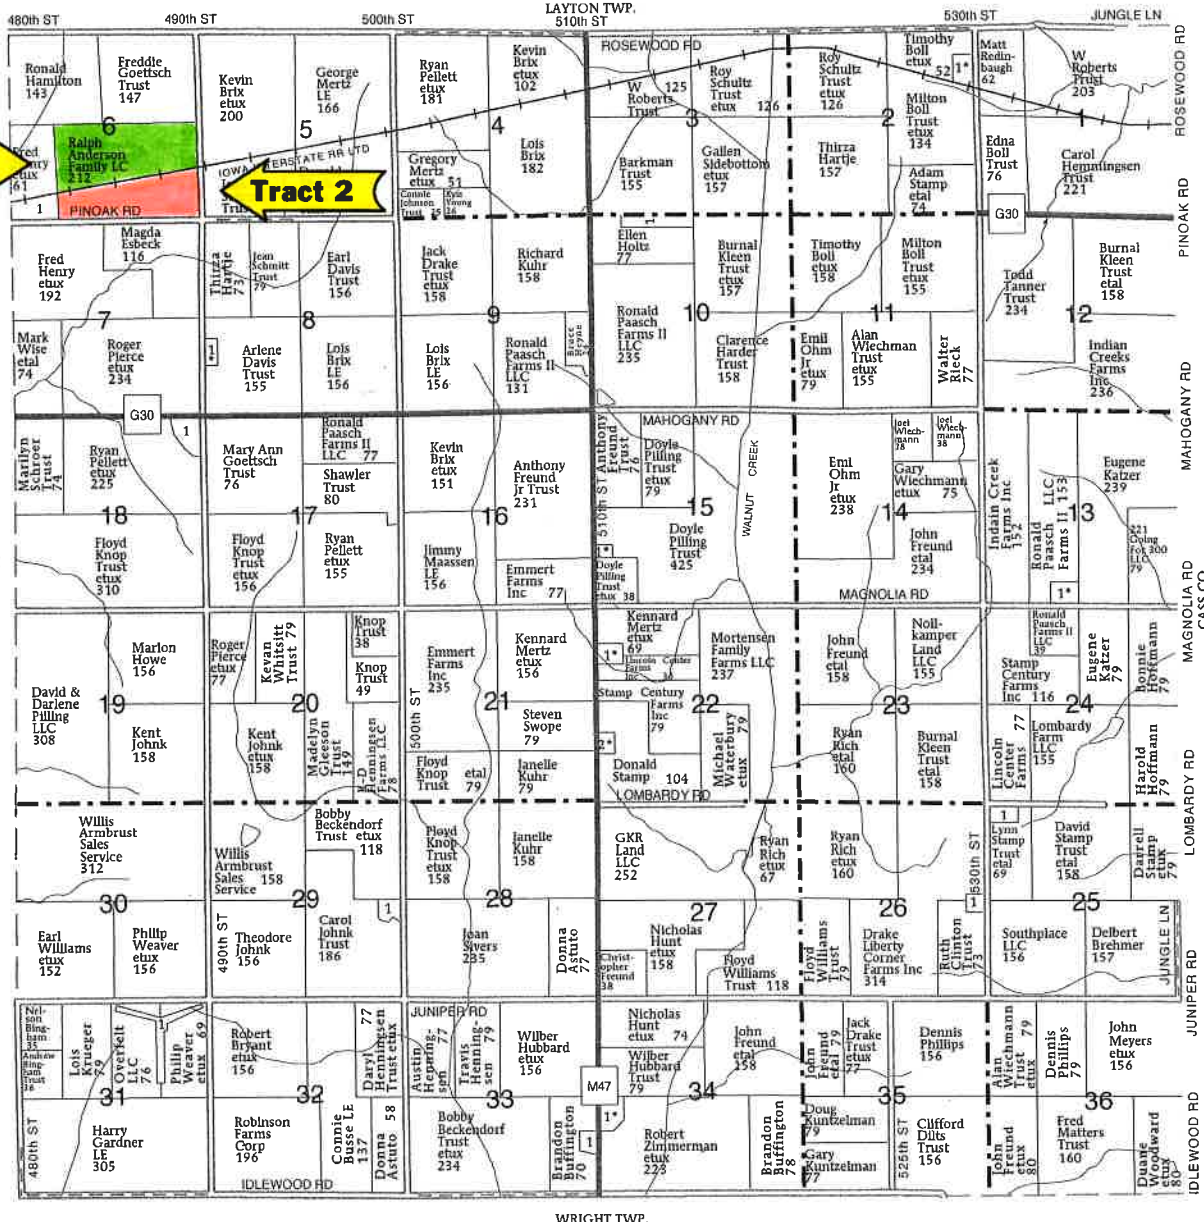

(Landowners)

Tract 1

Tract 2

- LINCOLN TOWNSHIP**
SECTION 2
 1. Workman, Cecil etux 7
SECTION 6
 1. Blake, Sidney 7
SECTION 8
 1. Brix, Trey etux 6
SECTION 10
 1. Bauer Jr, Joey 6

- SECTION 13**
 1. Larson, John etux 6
SECTION 15
 1. Suhr, Kenneth etux 7
SECTION 18
 1. Indian Creek Farms Inc 9
SECTION 22
 1. Stamp, Adam etux 11

- SECTION 25**
 1. Stamp, Robert 8
SECTION 26
 1. Brodahl, Harold 6
SECTION 29
 1. Henningsen, Kirk 10

- SECTION 31**
 1. Johnson Trust, Norma 10
SECTION 33
 1. Zimmerman, Timothy 6
SECTION 34
 1. Zimmerman, Timothy etal 10